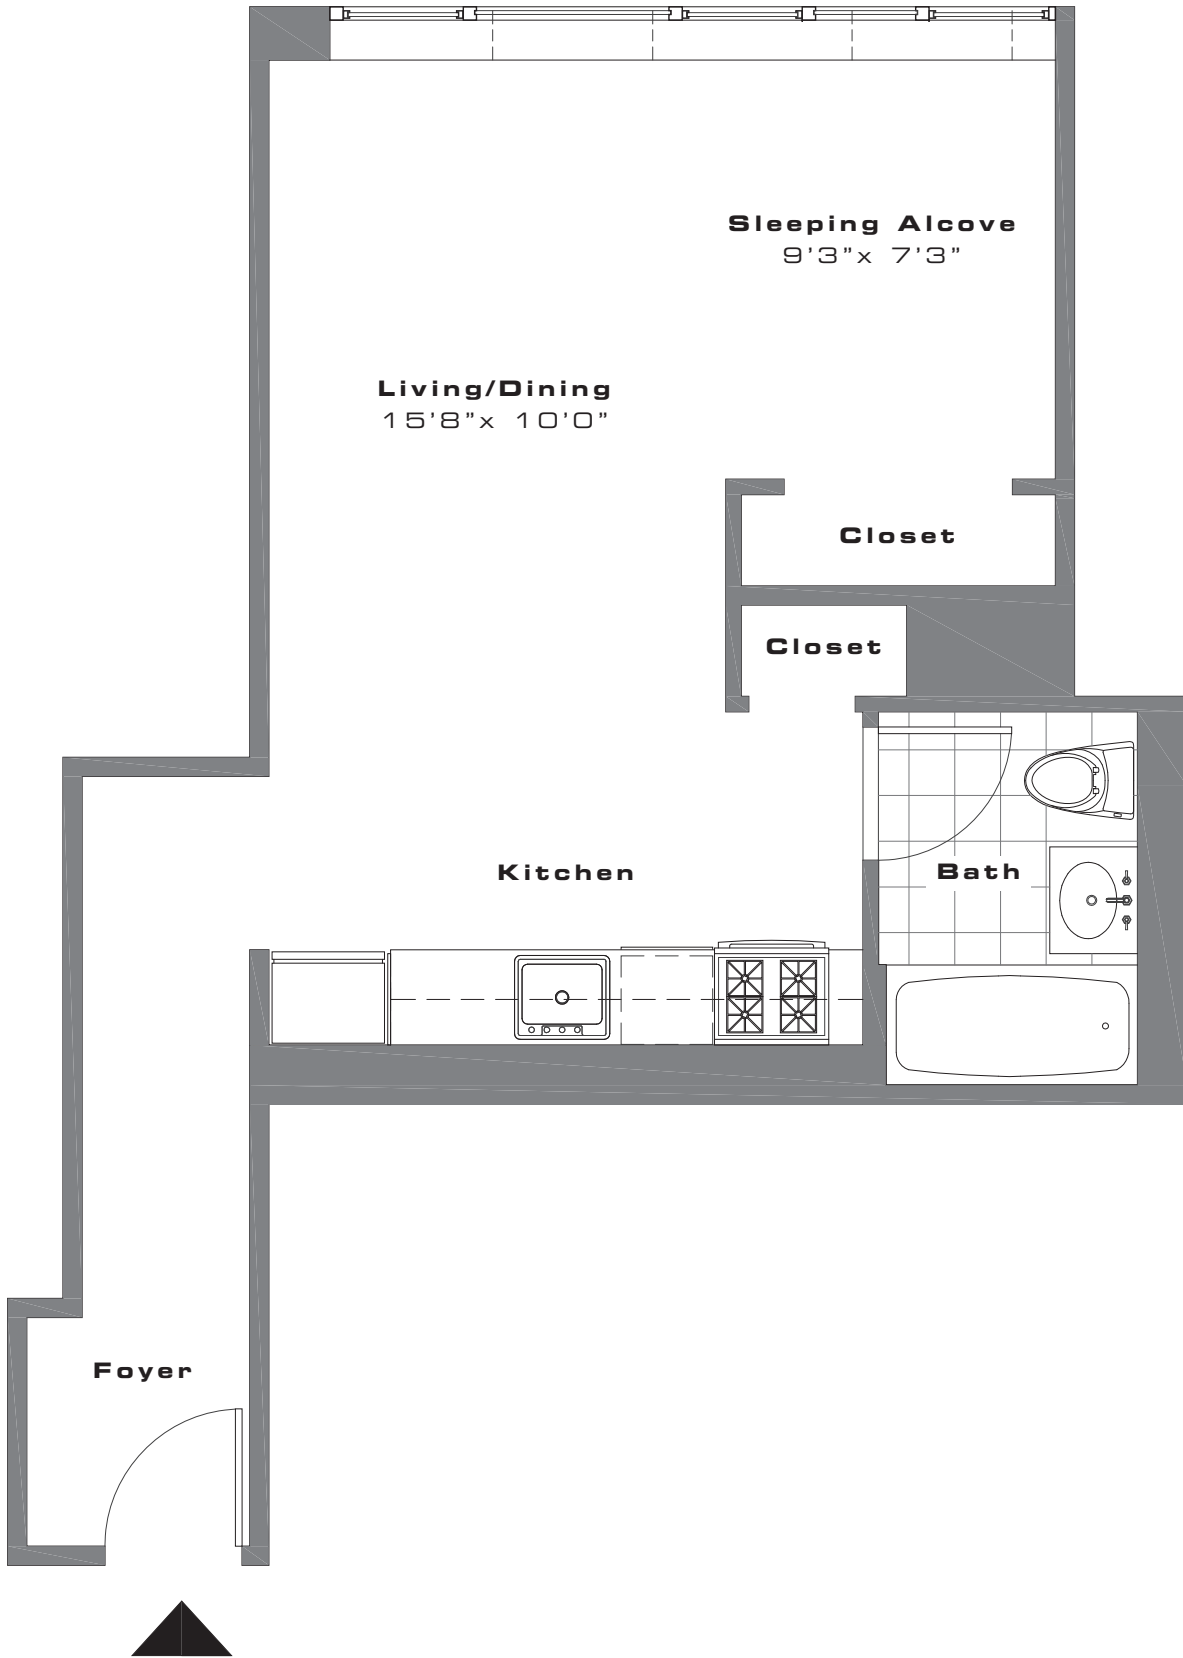

THE LARA

Residences

- Spacious, well-planned layouts
- Energy-efficient solar shades
- Valli & Valli hardware
- Walnut-hued wood floors

Bathrooms

- Grohe faucets
- Kohler bathtub
- Duravit basin & lavatory
- White porcelain tile

THE LARA

RESIDENCE A - STUDIO
 Floors 7-31

THE LARA

RESIDENCE B - STUDIO
Floors 7-31

THE LARA

RESIDENCE C - STUDIO
Floors 7-16

THE LARA

RESIDENCE C - STUDIO
Floors 17-23

THE LARA

RESIDENCE C - STUDIO
Floors 24-31

THE LARA

RESIDENCE E - STUDIO
 Floors 15-31