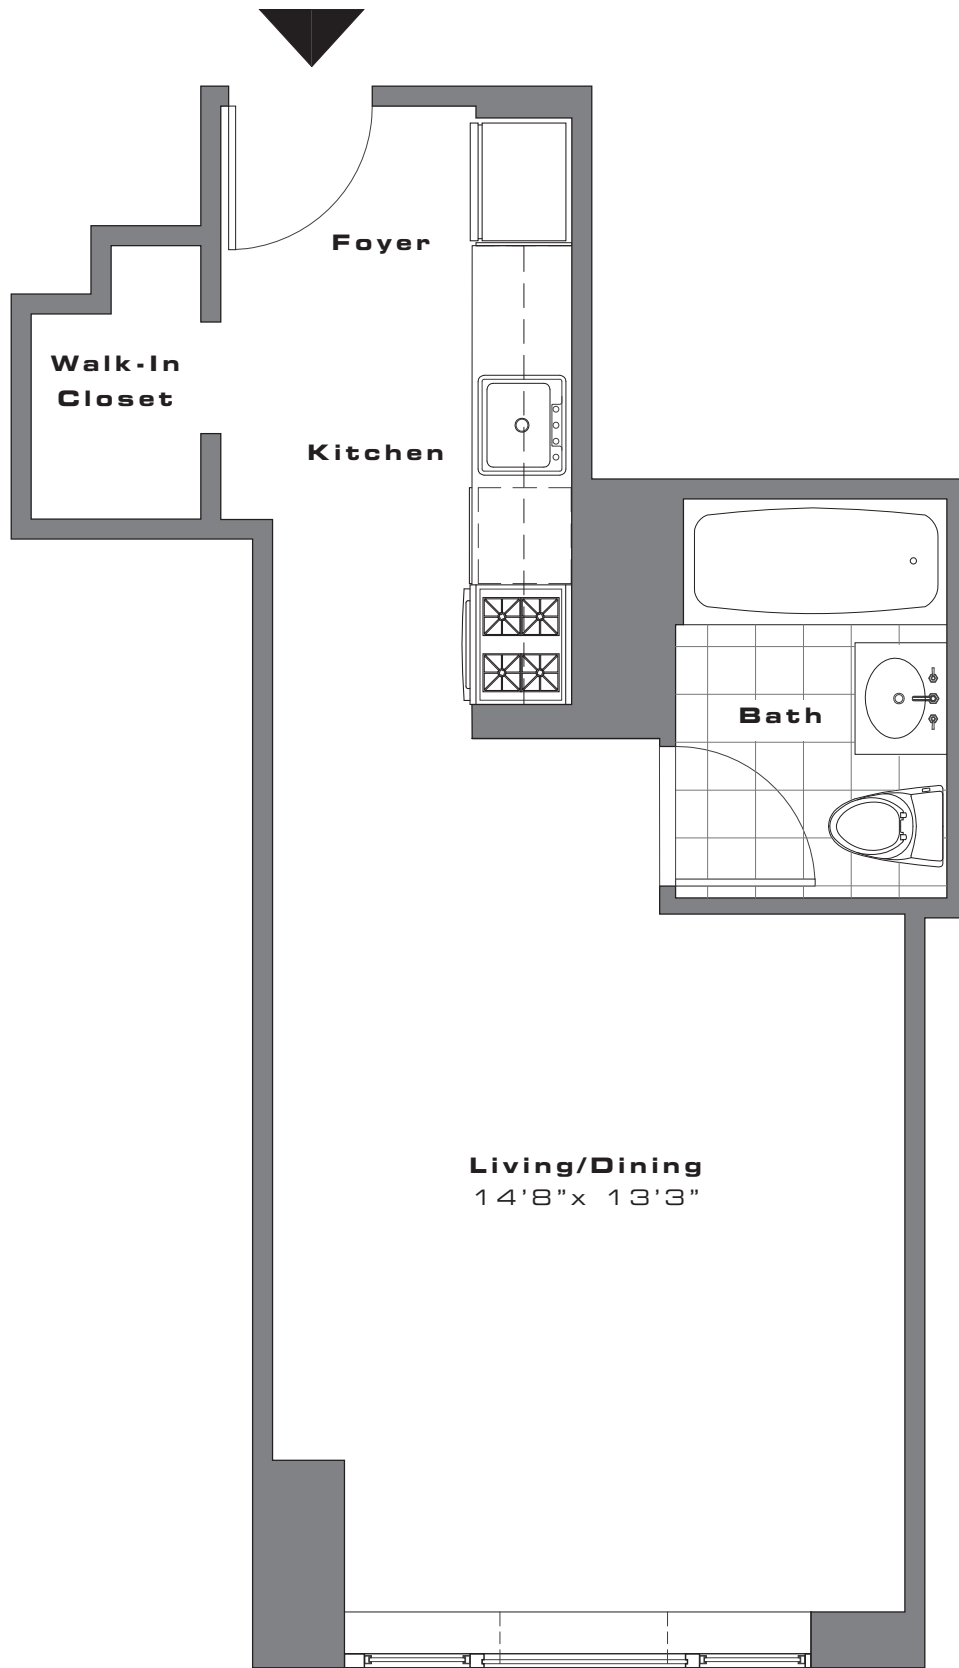

THE LARA

Residences

- Spacious, well-planned layouts
- Energy-efficient solar shades
- Valli & Valli hardware
- Walnut-hued wood floors

Bathrooms

- Grohe faucets
- Kohler bathtub
- Duravit basin & lavatory
- White porcelain tile

THE LARA

RESIDENCE A - STUDIO
 Floors 7-31

THE LARA

RESIDENCE B - STUDIO
Floors 7-31

THE LARA

RESIDENCE C - STUDIO
Floors 7-16

THE LARA

RESIDENCE C - STUDIO
Floors 17-23

THE LARA

RESIDENCE C - STUDIO
Floors 24-31

THE LARA

RESIDENCE E - STUDIO
 Floors 15-31