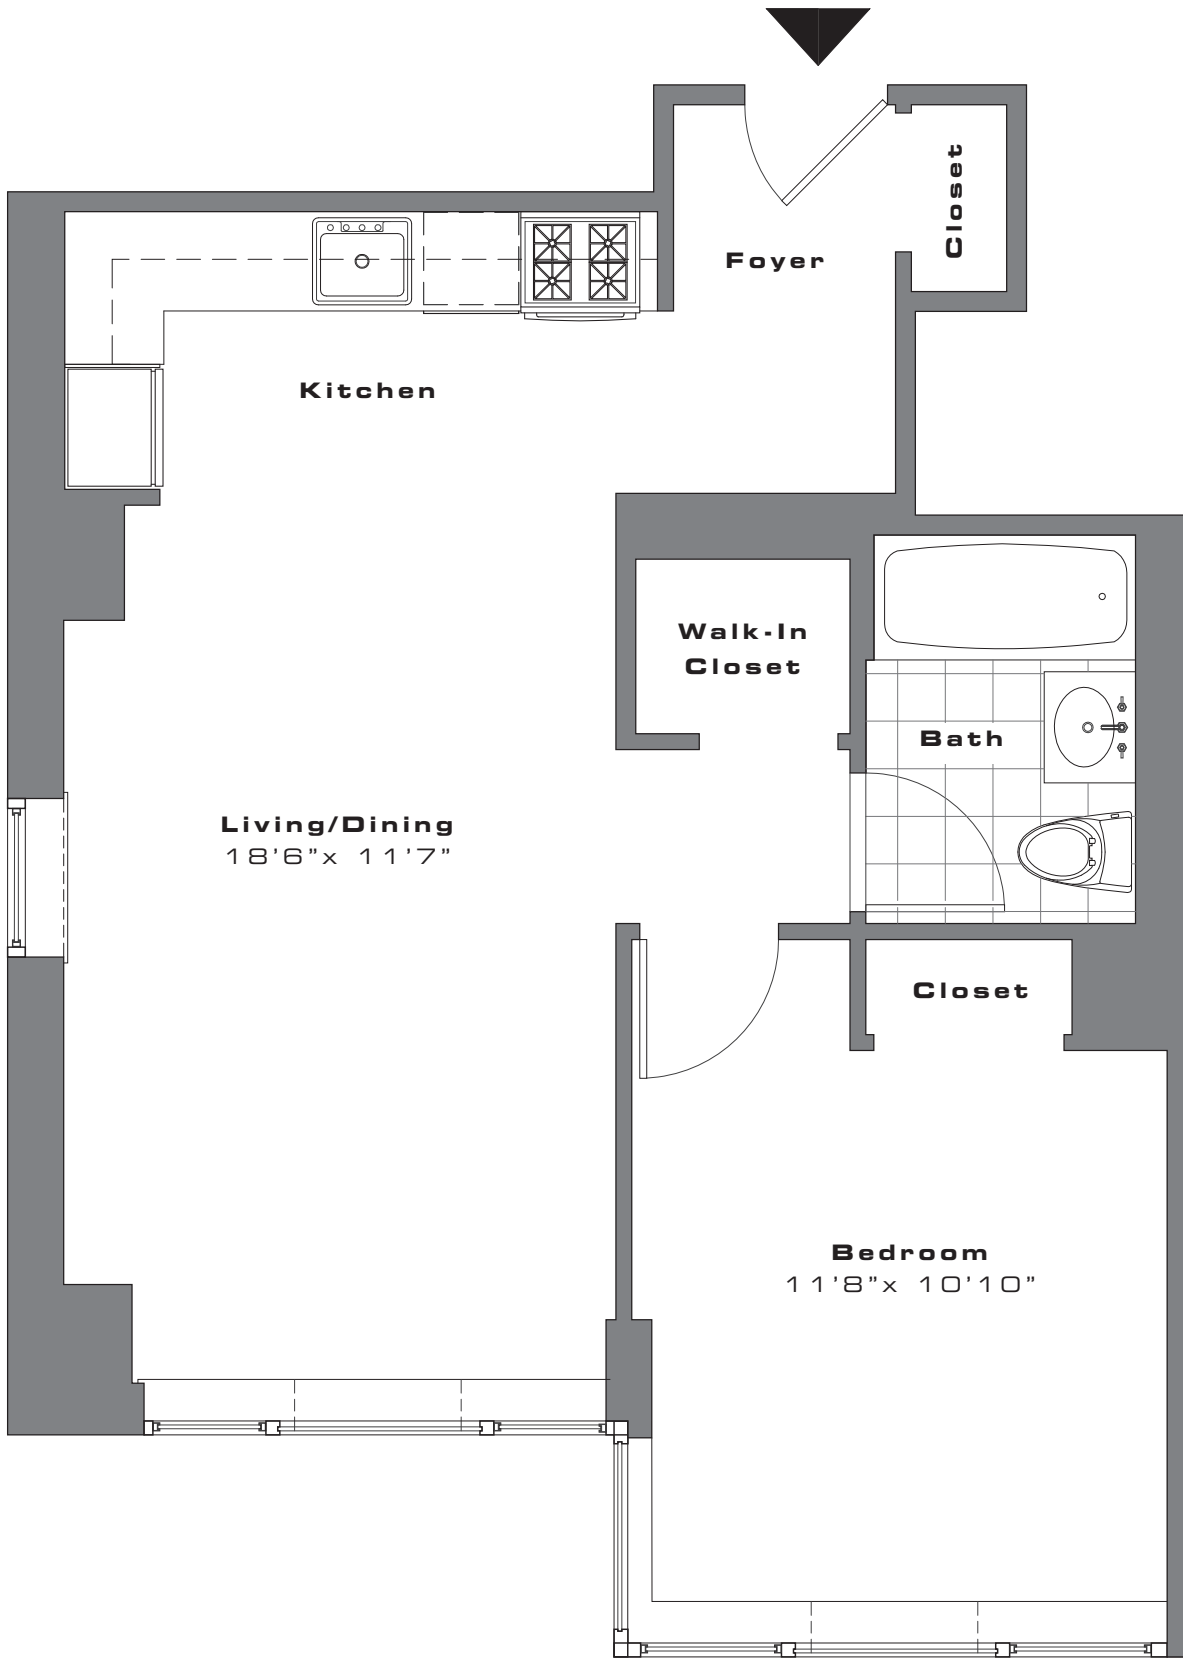

THE LARA

Residences

- Spacious, well-planned layouts
- Energy-efficient solar shades
- Valli & Valli hardware
- Walnut-hued wood floors

Bathrooms

- Grohe faucets
- Kohler bathtub
- Duravit basin & lavatory
- White porcelain tile

Kitchens

- Premium German cabinetry with soft-close drawers and cabinets
- Nano glass countertop and backsplash
- Grohe Faucet
- Integrated refrigerator
 - Blomberg: studios
 - Liebherr: 1 & 2 bedrooms
- Integrated Blomberg dishwasher
- Professional-style Bertazzoni range
- Bertazzoni microwave
- Garbage disposal

THE LARA

RESIDENCE D - 1 BEDROOM
 Floors 7-14 **1 Bathroom**

THE LARA

RESIDENCE D - 1 BEDROOM
 Floors 15-16 **1 Bathroom**

THE LARA

RESIDENCE D - 1 BEDROOM
Floors 17-23 **1 Bathroom**

THE LARA

RESIDENCE D - 1 BEDROOM
Floors 24-31 **1 Bathroom**

THE LARA

RESIDENCE F - 1 BEDROOM
 Floors 7-14 **1 Bathroom**

THE LARA

RESIDENCE G - 1 BEDROOM
Floors 7-23 **1 Bathroom**

THE LARA

RESIDENCE G - 1 BEDROOM
Floors 24-31 **1 Bathroom**