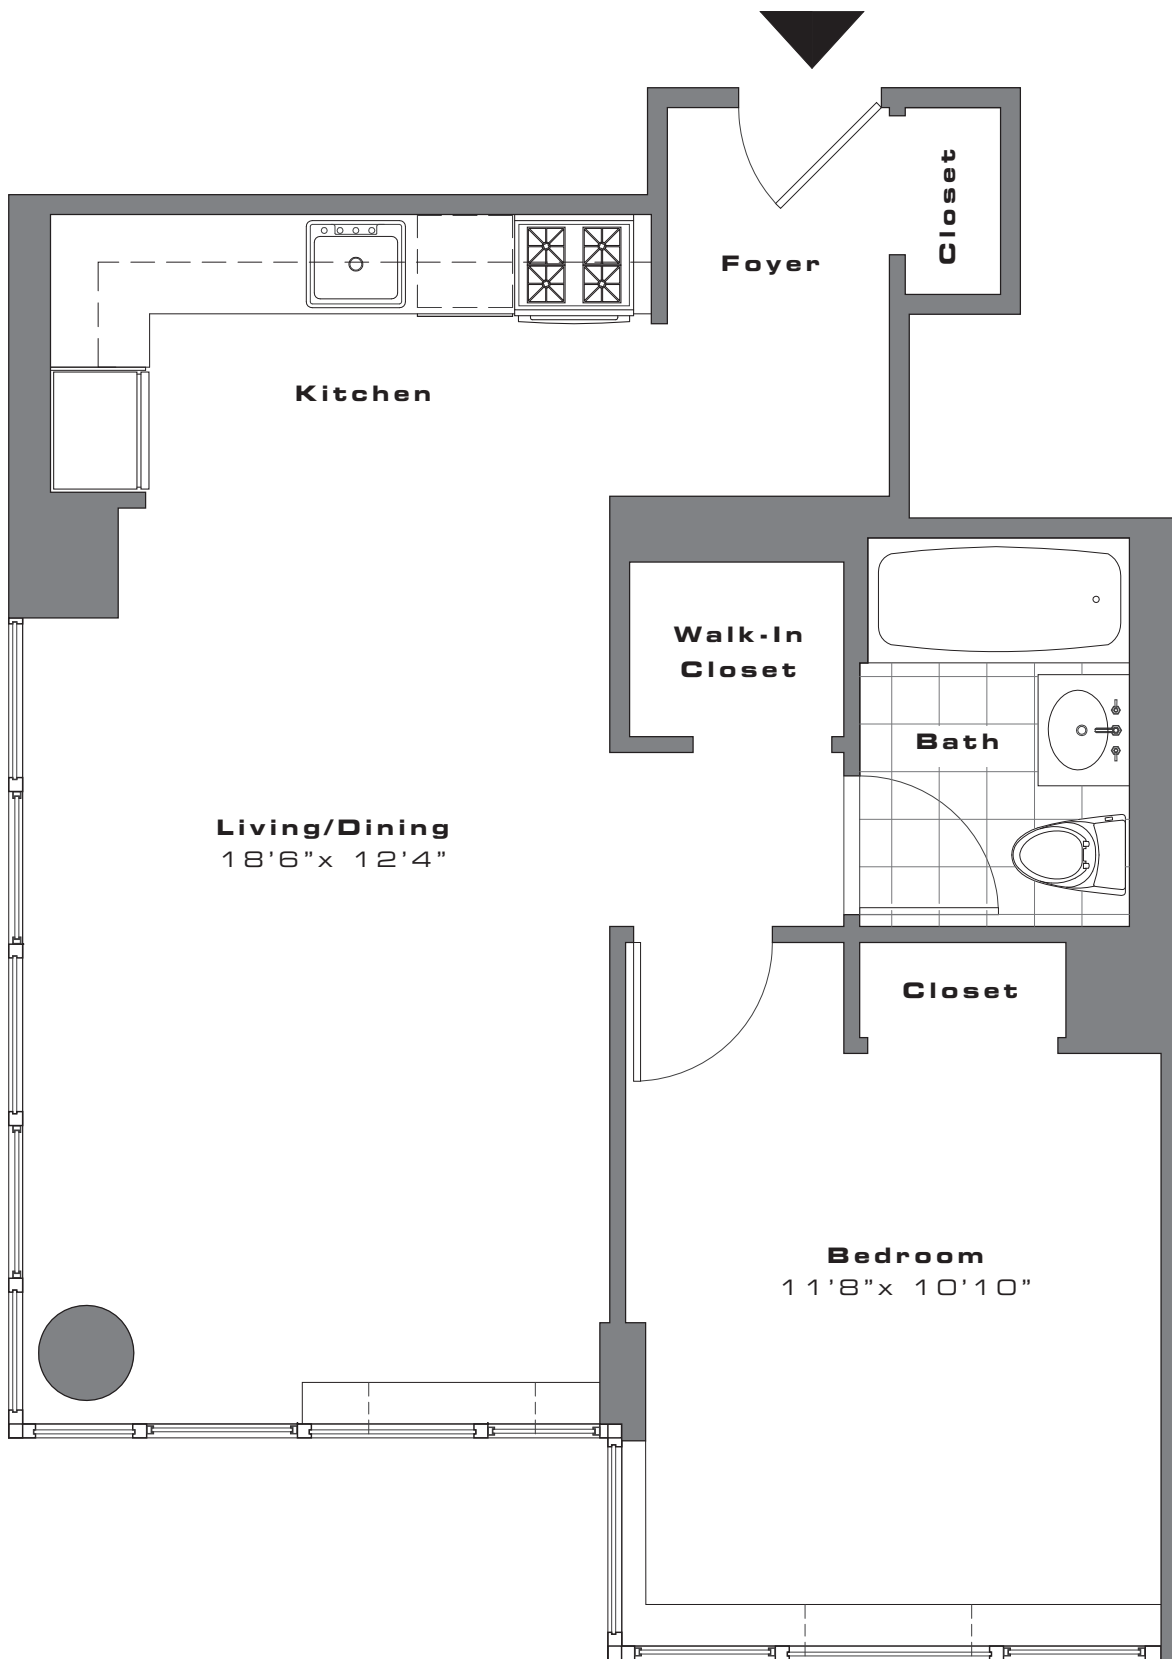

THE LARA

Residences

- Spacious, well-planned layouts
- Energy-efficient solar shades
- Valli & Valli hardware
- Walnut-hued wood floors

Bathrooms

- Grohe faucets
- Kohler bathtub
- Duravit basin & lavatory
- White porcelain tile

THE LARA

RESIDENCE D - 1 BEDROOM
 Floors 7-14 **1 Bathroom**

THE LARA

RESIDENCE D - 1 BEDROOM
 Floors 15-16 **1 Bathroom**

THE LARA

RESIDENCE D - 1 BEDROOM
Floors 17-23 **1 Bathroom**

THE LARA

RESIDENCE D - 1 BEDROOM
Floors 24-31 **1 Bathroom**

THE LARA

RESIDENCE E - 1 BEDROOM
Floors 7-14 **1 Bathroom**

All information furnished herein is from sources deemed reliable. No representation is made by Ann/Nassau Realty, LLC and/or Triumph Property Group, Ltd. nor is any to be implied as to the accuracy thereof and all information is submitted subject to errors, omissions, change of price, prior lease, or withdrawal without notice. All dimensions are approximate. For exact dimensions, please hire your own architect or engineer.

THE LARA

RESIDENCE F - 1 BEDROOM
 Floors 7-14 **1 Bathroom**

THE LARA

RESIDENCE G - 1 BEDROOM
Floors 7-23 **1 Bathroom**

THE LARA

RESIDENCE G - 1 BEDROOM
Floors 24-31 **1 Bathroom**