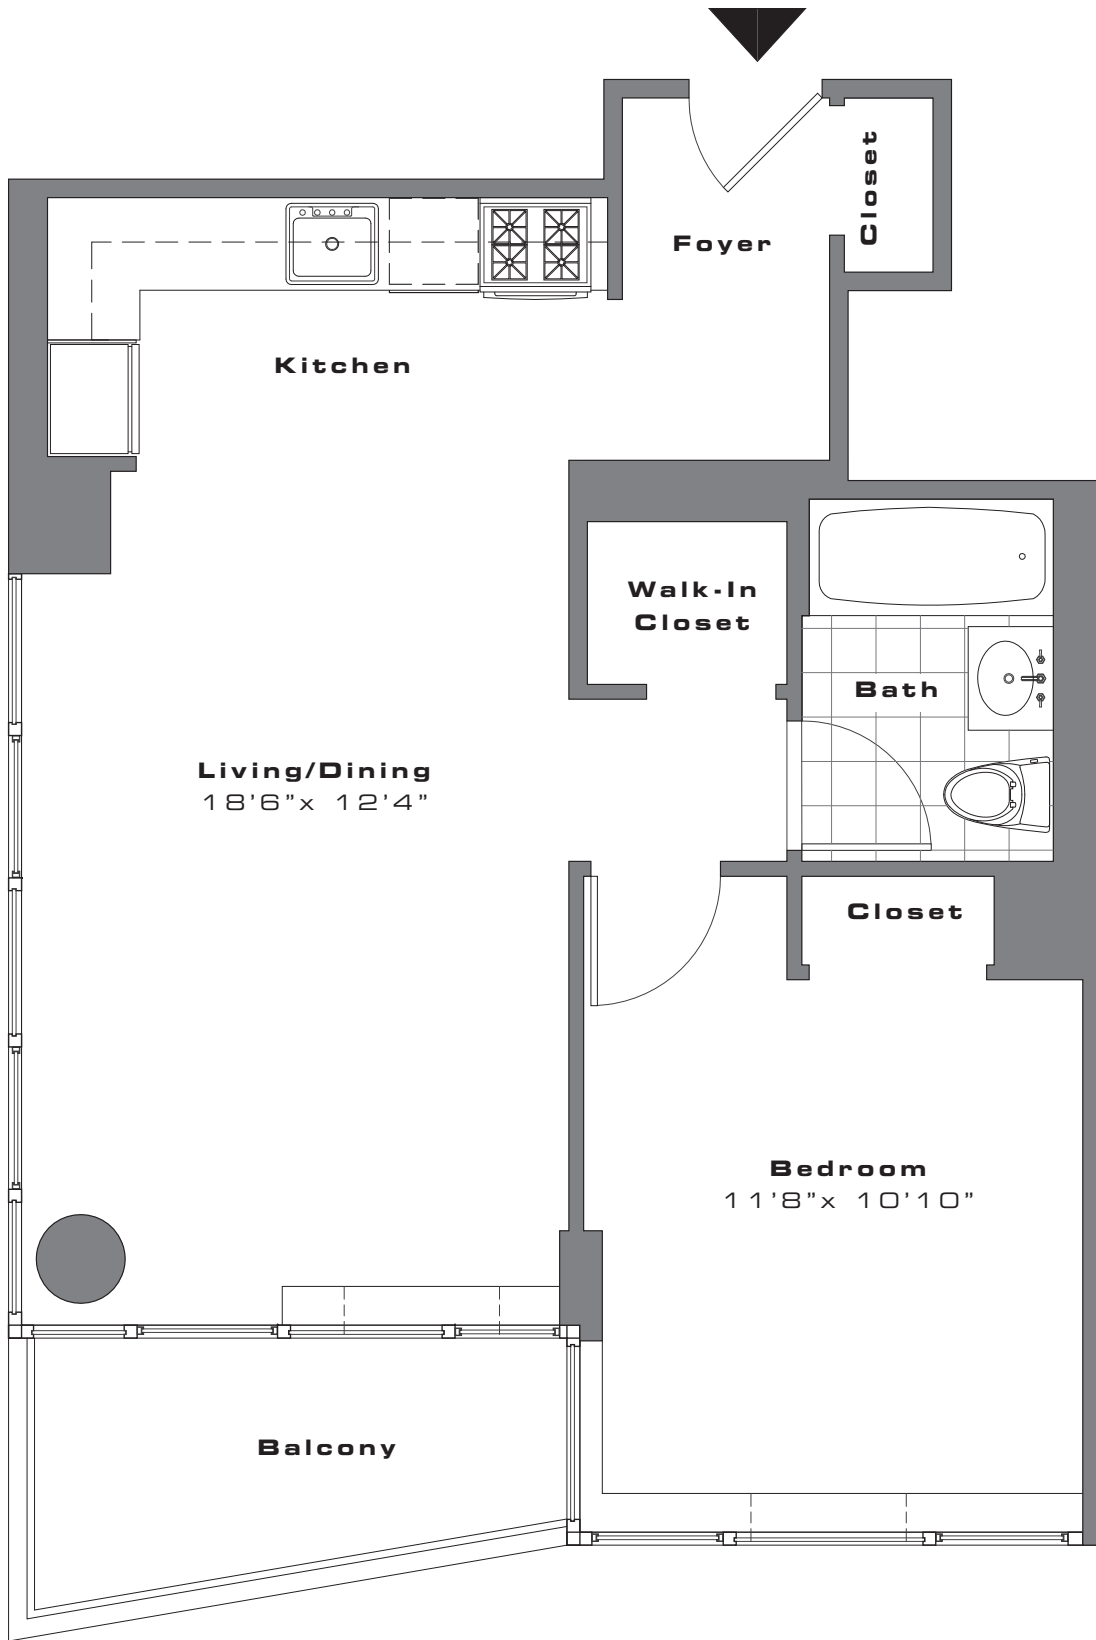

THE LARA

Residences

- Spacious, well-planned layouts
- Energy-efficient solar shades
- Valli & Valli hardware
- Walnut-hued wood floors

Bathrooms

- Grohe faucets
- Kohler bathtub
- Duravit basin & lavatory
- White porcelain tile

THE LARA

RESIDENCE D - 1 BEDROOM
 Floors 7-14 **1 Bathroom**

THE LARA

RESIDENCE D - 1 BEDROOM
 Floors 15-16 **1 Bathroom**

THE LARA

RESIDENCE D - 1 BEDROOM
Floors 17-23 **1 Bathroom**

THE LARA

RESIDENCE D - 1 BEDROOM
Floors 24-31 **1 Bathroom**

THE LARA

RESIDENCE E - 1 BEDROOM
Floors 7-14 **1 Bathroom**

All information furnished herein is from sources deemed reliable. No representation is made by Ann/Nassau Realty, LLC and/or Triumph Property Group, Ltd. nor is any to be implied as to the accuracy thereof and all information is submitted subject to errors, omissions, change of price, prior lease, or withdrawal without notice. All dimensions are approximate. For exact dimensions, please hire your own architect or engineer.

THE LARA

RESIDENCE F - 1 BEDROOM
 Floors 7-14 **1 Bathroom**

THE LARA

RESIDENCE G - 1 BEDROOM
Floors 7-23 **1 Bathroom**

THE LARA

RESIDENCE G - 1 BEDROOM
Floors 24-31 **1 Bathroom**