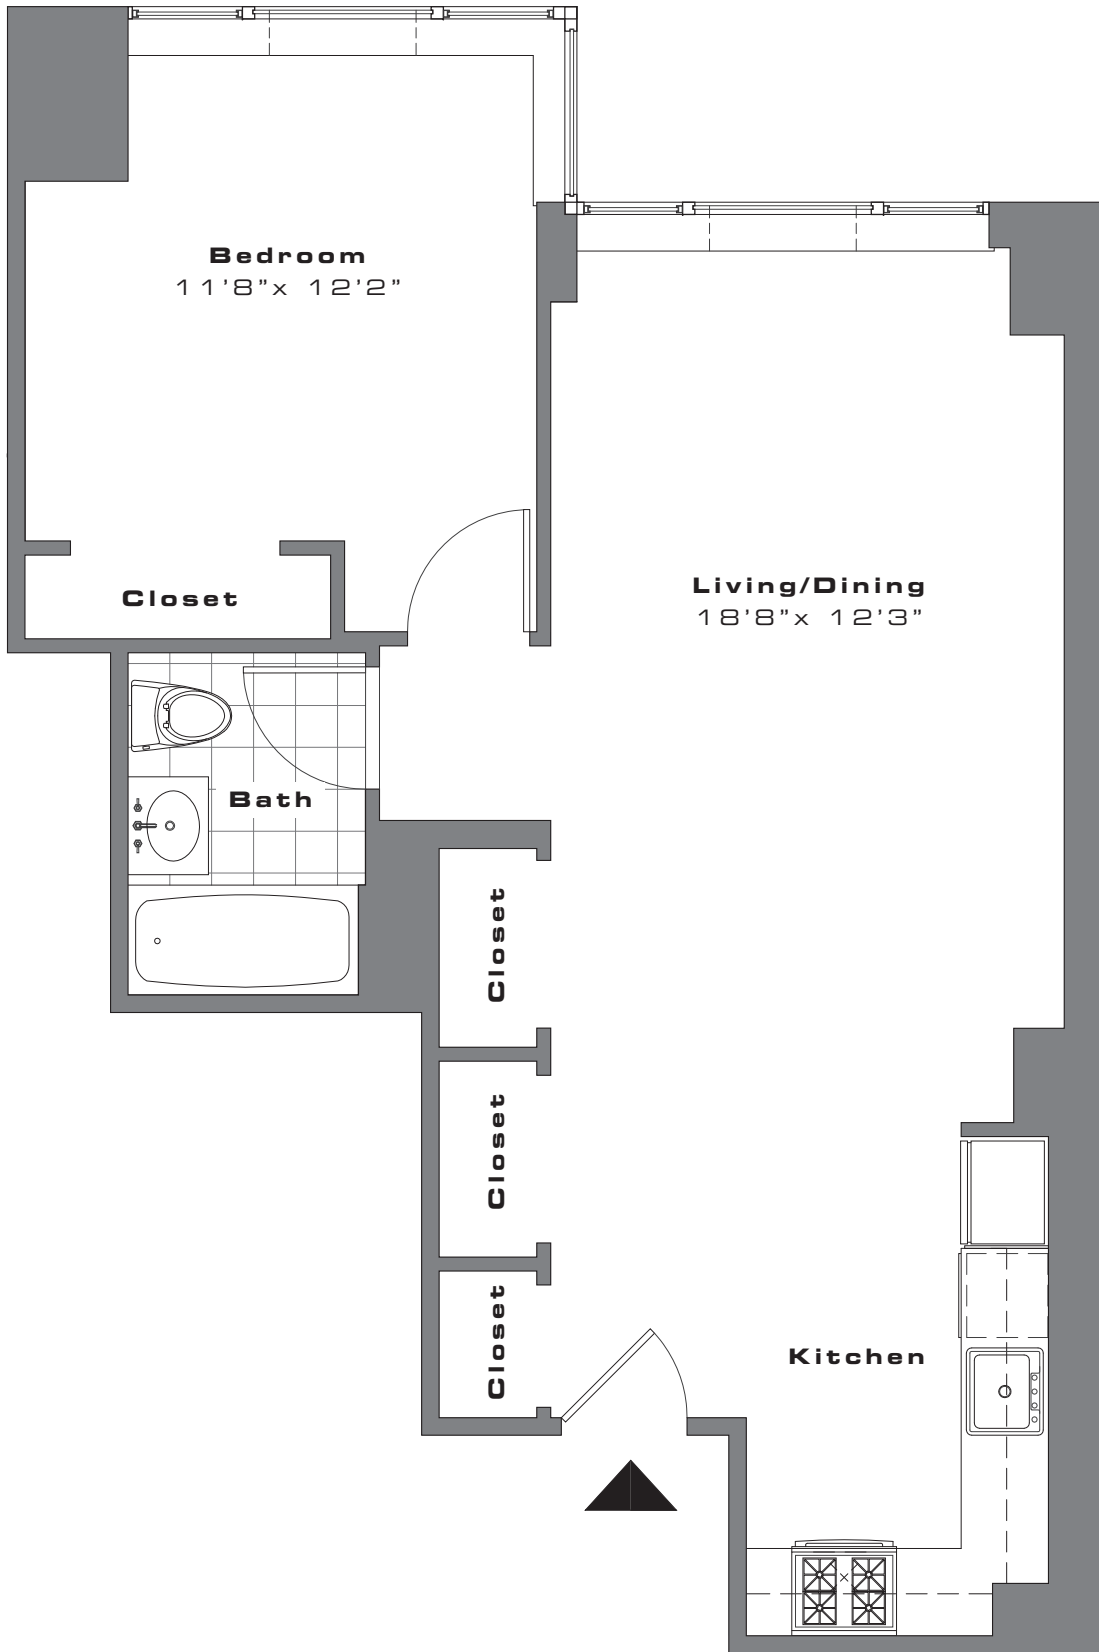

THE LARA

Residences

- Spacious, well-planned layouts
- Energy-efficient solar shades
- Valli & Valli hardware
- Walnut-hued wood floors

Bathrooms

- Grohe faucets
- Kohler bathtub
- Duravit basin & lavatory
- White porcelain tile

THE LARA

RESIDENCE D - 1 BEDROOM
 Floors 7-14 **1 Bathroom**

THE LARA

RESIDENCE D - 1 BEDROOM
 Floors 15-16 **1 Bathroom**

THE LARA

RESIDENCE D - 1 BEDROOM
Floors 17-23 **1 Bathroom**

THE LARA

RESIDENCE D - 1 BEDROOM
Floors 24-31 **1 Bathroom**

THE LARA

RESIDENCE E - 1 BEDROOM
Floors 7-14 **1 Bathroom**

All information furnished herein is from sources deemed reliable. No representation is made by Ann/Nassau Realty, LLC and/or Triumph Property Group, Ltd. nor is any to be implied as to the accuracy thereof and all information is submitted subject to errors, omissions, change of price, prior lease, or withdrawal without notice. All dimensions are approximate. For exact dimensions, please hire your own architect or engineer.

THE LARA

RESIDENCE F - 1 BEDROOM
 Floors 7-14 **1 Bathroom**

THE LARA

RESIDENCE G - 1 BEDROOM
Floors 7-23 **1 Bathroom**

THE LARA

RESIDENCE G - 1 BEDROOM
Floors 24-31 **1 Bathroom**