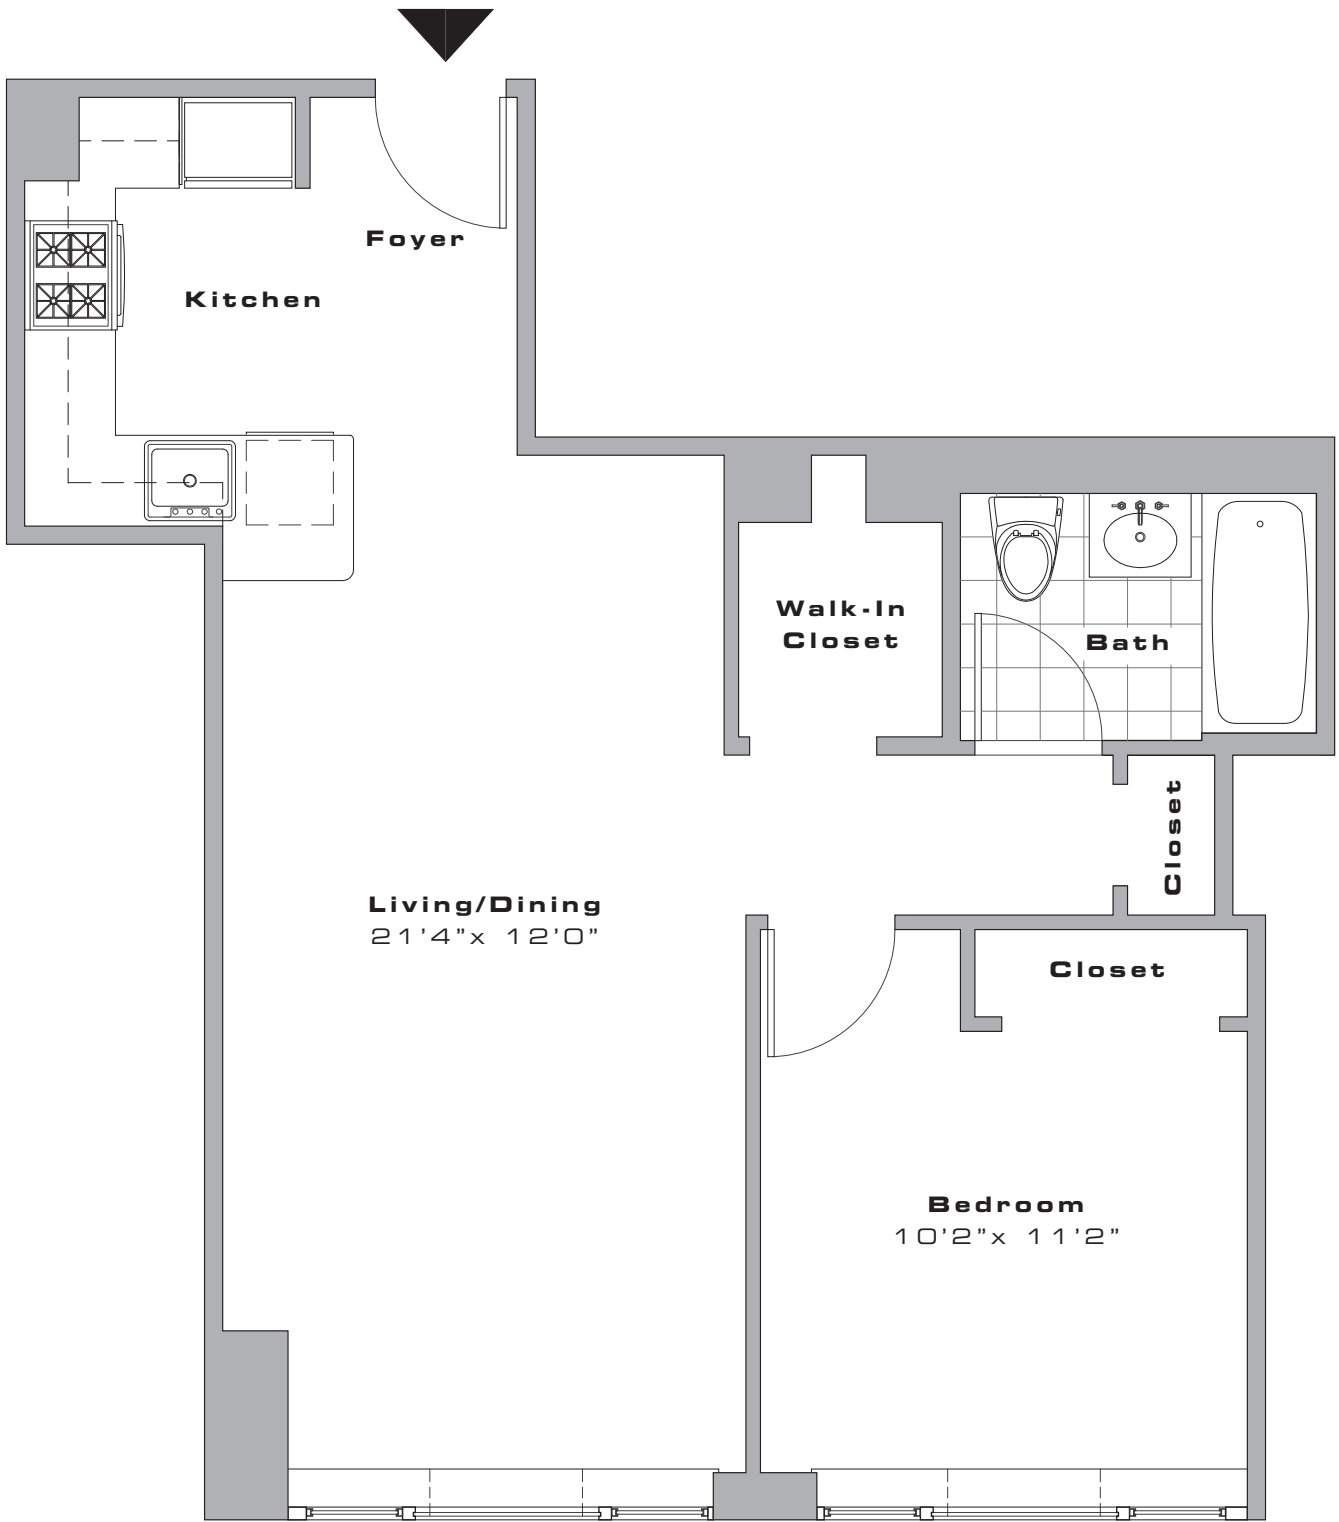

THE LARA

Residences

- Spacious, well-planned layouts
- Energy-efficient solar shades
- Valli & Valli hardware
- Walnut-hued wood floors

Bathrooms

- Grohe faucets
- Kohler bathtub
- Duravit basin & lavatory
- White porcelain tile

THE LARA

RESIDENCE D - 1 BEDROOM
 Floors 7-14 **1 Bathroom**

THE LARA

RESIDENCE D - 1 BEDROOM
 Floors 15-16 **1 Bathroom**

THE LARA

RESIDENCE D - 1 BEDROOM
Floors 17-23 **1 Bathroom**

THE LARA

RESIDENCE D - 1 BEDROOM
Floors 24-31 **1 Bathroom**

THE LARA

RESIDENCE E - 1 BEDROOM
Floors 7-14 **1 Bathroom**

All information furnished herein is from sources deemed reliable. No representation is made by Ann/Nassau Realty, LLC and/or Triumph Property Group, Ltd. nor is any to be implied as to the accuracy thereof and all information is submitted subject to errors, omissions, change of price, prior lease, or withdrawal without notice. All dimensions are approximate. For exact dimensions, please hire your own architect or engineer.