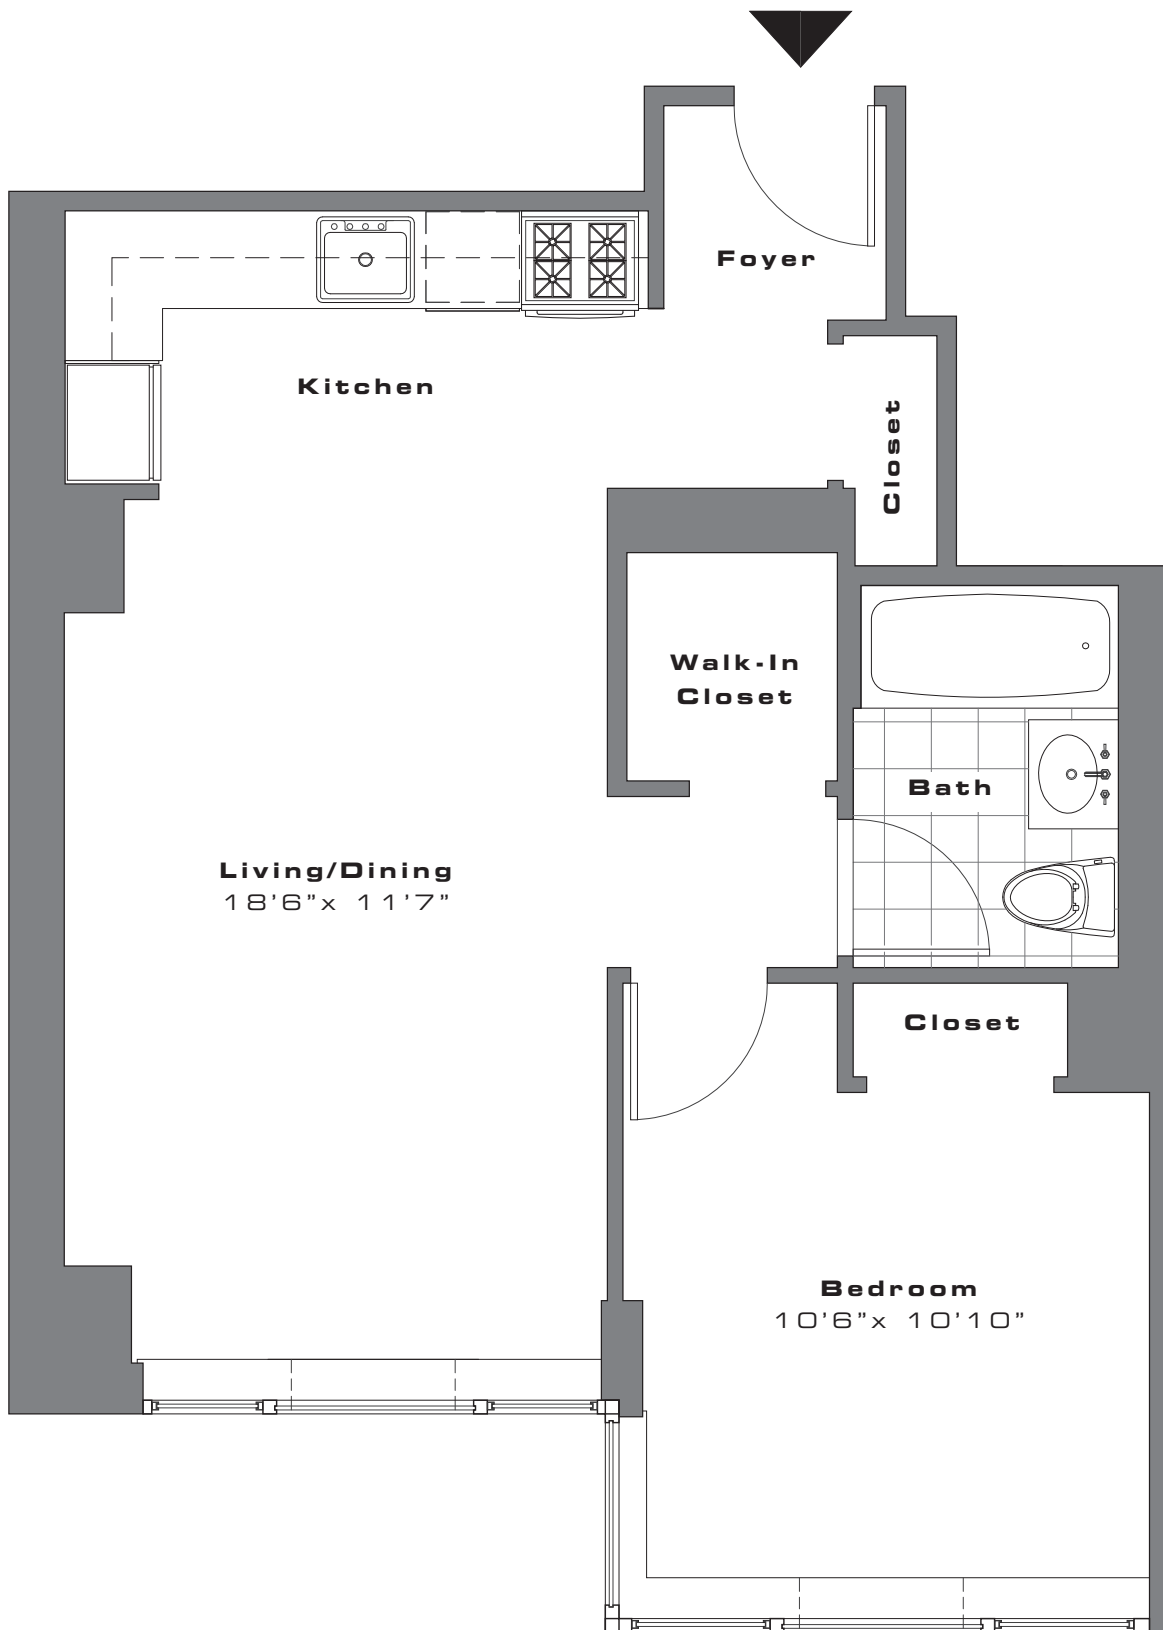

THE LARA

Residences

- Spacious, well-planned layouts
- Energy-efficient solar shades
- Valli & Valli hardware
- Walnut-hued wood floors

Bathrooms

- Grohe faucets
- Kohler bathtub
- Duravit basin & lavatory
- White porcelain tile

THE LARA

RESIDENCE D - 1 BEDROOM
 Floors 7-14 **1 Bathroom**

THE LARA

RESIDENCE D - 1 BEDROOM
 Floors 15-16 **1 Bathroom**

THE LARA

RESIDENCE D - 1 BEDROOM
Floors 17-23 **1 Bathroom**

THE LARA

RESIDENCE D - 1 BEDROOM
Floors 24-31 **1 Bathroom**

THE LARA

RESIDENCE E - 1 BEDROOM
Floors 7-14 **1 Bathroom**

All information furnished herein is from sources deemed reliable. No representation is made by Ann/Nassau Realty, LLC and/or Triumph Property Group, Ltd. nor is any to be implied as to the accuracy thereof and all information is submitted subject to errors, omissions, change of price, prior lease, or withdrawal without notice. All dimensions are approximate. For exact dimensions, please hire your own architect or engineer.

THE LARA

RESIDENCE F - 1 BEDROOM
 Floors 7-14 **1 Bathroom**

THE LARA

RESIDENCE G - 1 BEDROOM
Floors 7-23 **1 Bathroom**

THE LARA

RESIDENCE G - 1 BEDROOM
Floors 24-31 **1 Bathroom**