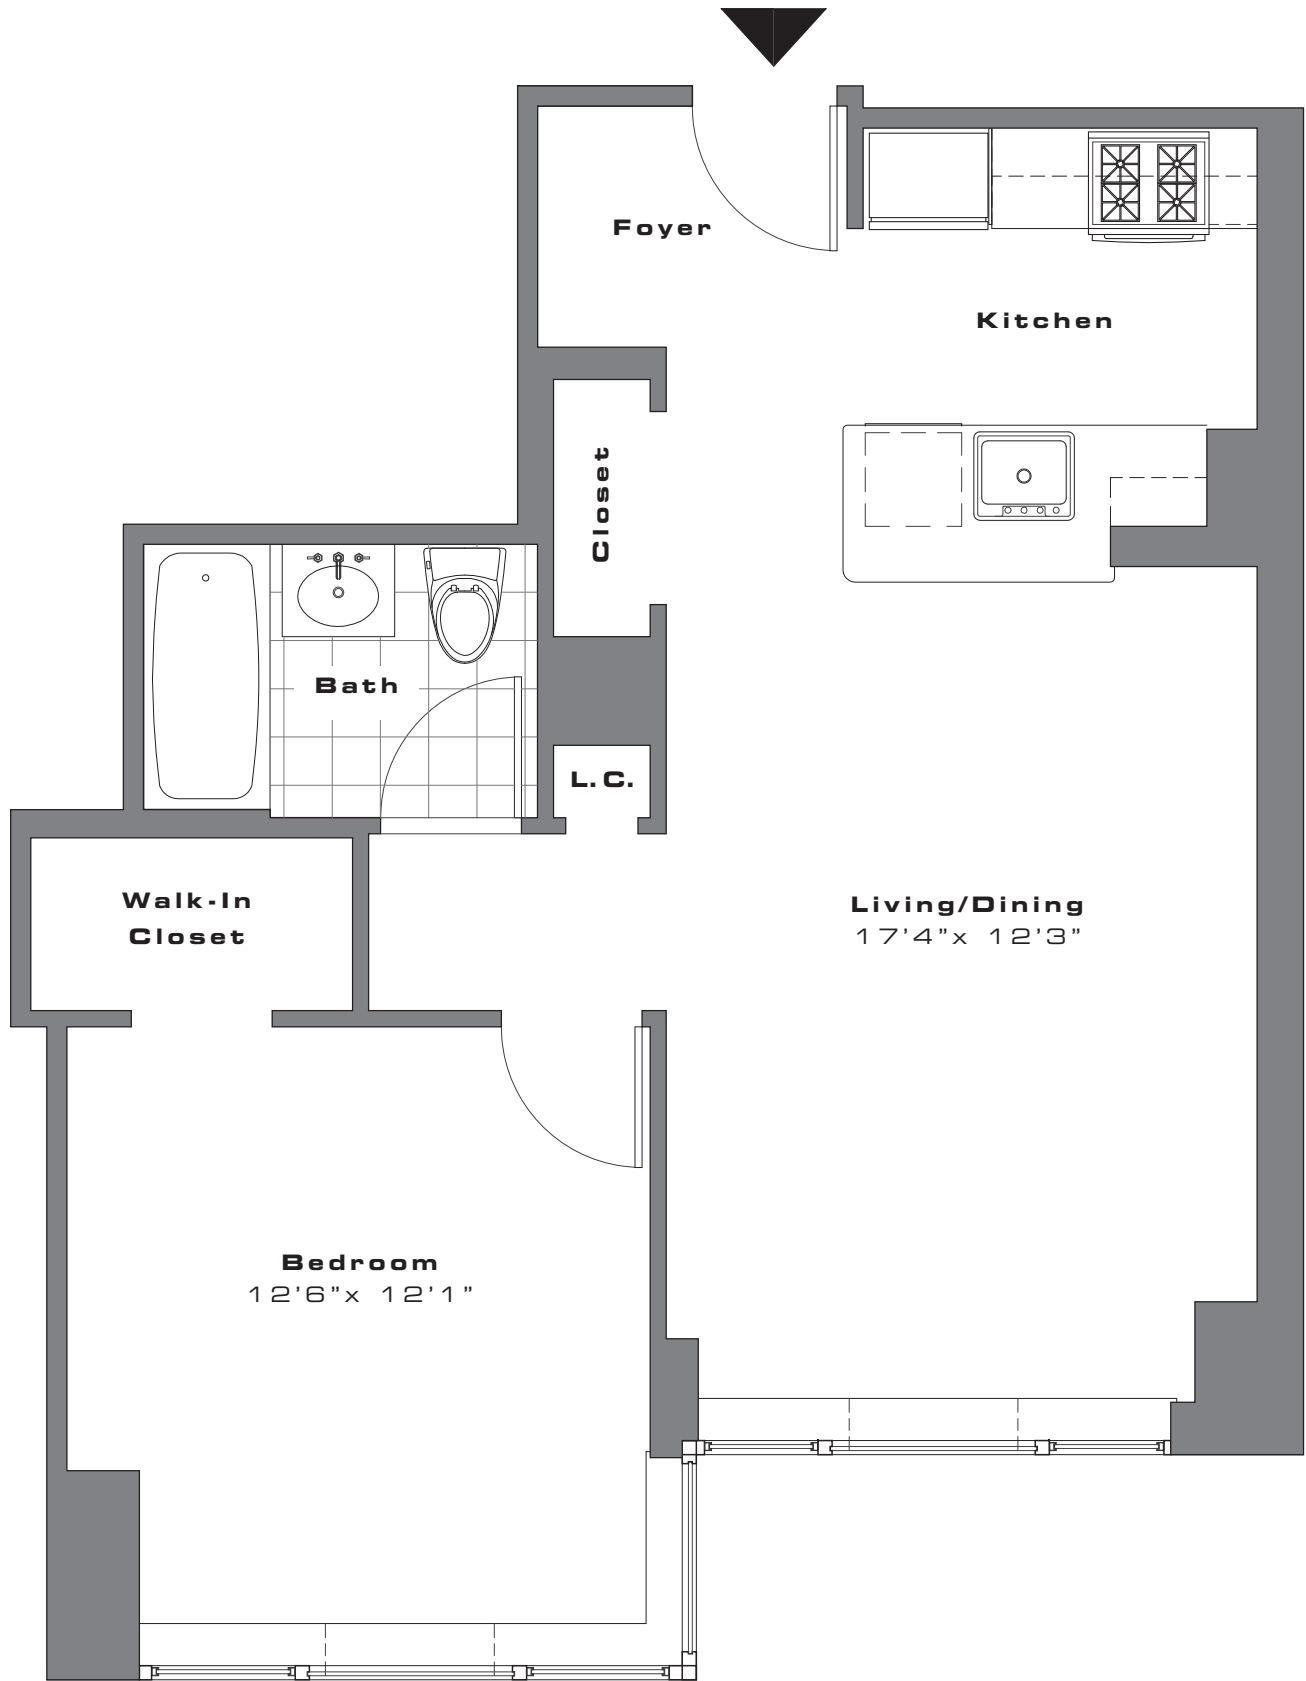

THE LARA

Residences

- Spacious, well-planned layouts
- Energy-efficient solar shades
- Valli & Valli hardware
- Walnut-hued wood floors

Bathrooms

- Grohe faucets
- Kohler bathtub
- Duravit basin & lavatory
- White porcelain tile

THE LARA

RESIDENCE D - 1 BEDROOM
 Floors 7-14 **1 Bathroom**

THE LARA

RESIDENCE D - 1 BEDROOM
 Floors 15-16 **1 Bathroom**

THE LARA

RESIDENCE D - 1 BEDROOM
Floors 17-23 **1 Bathroom**

THE LARA

RESIDENCE D - 1 BEDROOM
Floors 24-31 **1 Bathroom**

THE LARA

RESIDENCE E - 1 BEDROOM
Floors 7-14 **1 Bathroom**

All information furnished herein is from sources deemed reliable. No representation is made by Ann/Nassau Realty, LLC and/or Triumph Property Group, Ltd. nor is any to be implied as to the accuracy thereof and all information is submitted subject to errors, omissions, change of price, prior lease, or withdrawal without notice. All dimensions are approximate. For exact dimensions, please hire your own architect or engineer.