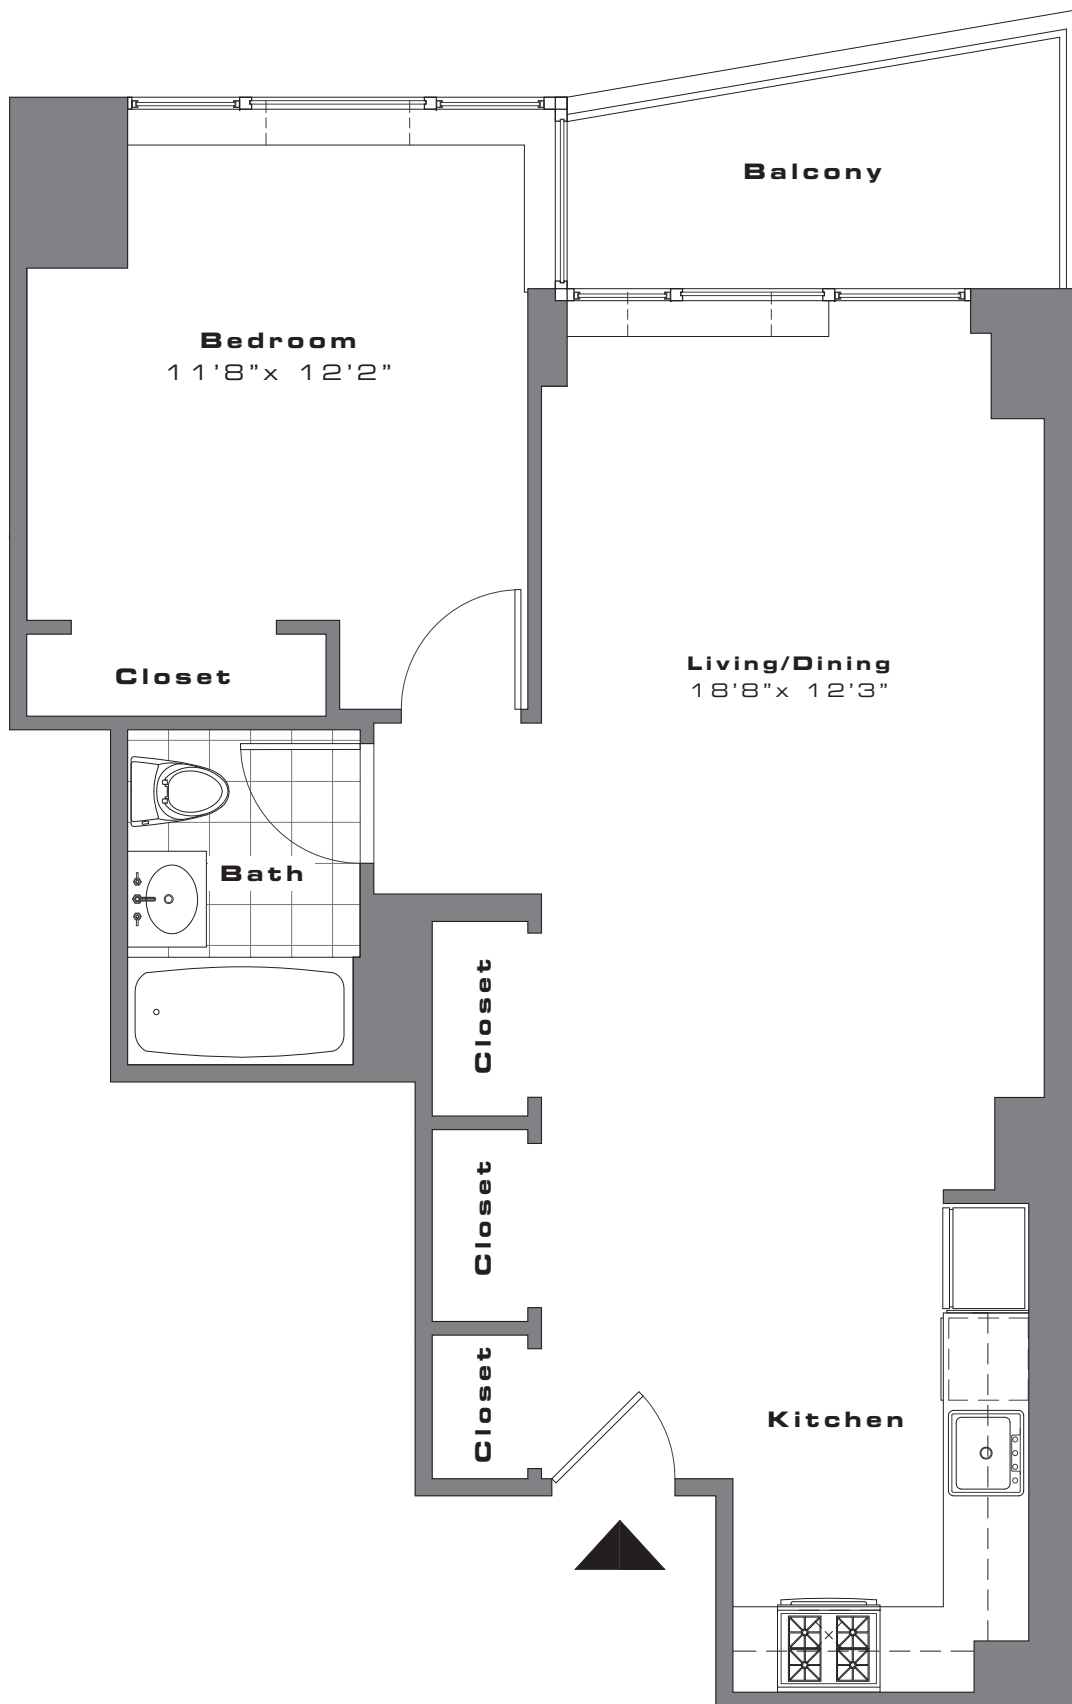

THE LARA

Residences

- Spacious, well-planned layouts
- Energy-efficient solar shades
- Valli & Valli hardware
- Walnut-hued wood floors

Bathrooms

- Grohe faucets
- Kohler bathtub
- Duravit basin & lavatory
- White porcelain tile

THE LARA

RESIDENCE D - 1 BEDROOM
 Floors 7-14 **1 Bathroom**

THE LARA

RESIDENCE D - 1 BEDROOM
 Floors 15-16 **1 Bathroom**

THE LARA

RESIDENCE D - 1 BEDROOM
Floors 17-23 **1 Bathroom**

THE LARA

RESIDENCE D - 1 BEDROOM
Floors 24-31 **1 Bathroom**

THE LARA

RESIDENCE E - 1 BEDROOM
Floors 7-14 **1 Bathroom**

All information furnished herein is from sources deemed reliable. No representation is made by Ann/Nassau Realty, LLC and/or Triumph Property Group, Ltd. nor is any to be implied as to the accuracy thereof and all information is submitted subject to errors, omissions, change of price, prior lease, or withdrawal without notice. All dimensions are approximate. For exact dimensions, please hire your own architect or engineer.

THE LARA

RESIDENCE F - 1 BEDROOM
 Floors 7-14 **1 Bathroom**

THE LARA

RESIDENCE G - 1 BEDROOM
Floors 7-23 **1 Bathroom**

THE LARA

RESIDENCE G - 1 BEDROOM
Floors 24-31 **1 Bathroom**